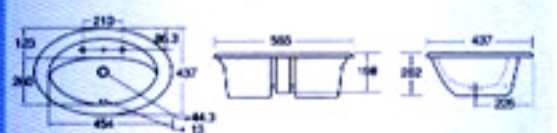

**PISA SEMI-RECESSED BASIN
INNO-WB2013**

- Full Punched Centre Tap Hole
- Semi-Punched 2 Tap Holes
- 32mm Waste Outlet

**IMPERIAL UNDER COUNTER BASIN
INNO-WB2006**

- 32mm Waste Outlet
- Available in all colours

**CYCLO BASIN
INNO-WB2012**

- 32mm Waste Outlet

**JADE COUNTER TOP BASIN
INNO-WB2004**

- Semi Punched 3 Tap Holes
- 32mm Waste Outlet
- Available in all colours

SPIRAL CORNER BASIN

INNO-WB2011

- Semi-Punched 3 Tap Holes
- 32mm Waste Outlet