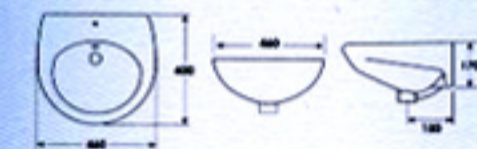

CONCORD BASIN

INNO-WB2003

- Semi Punched 3 Tap Holes
- 32mm Waste Outlet
- Basin Pedestal (BP3001) - Optional
- Available in all colours

ALBITE BASIN

INNO-WB2010

- Full Punched 1 Tap Hole - RH
- Semi Punched 1 Tap Hole - LH
- 32mm Waste Outlet
- Basin Pedestal (BP3001) - Optional
- Available in all colours

KRIS SMALL BASIN

INNO-WB2002

- Full Punched 1 Tap Hole - RH
- Semi Punched 1 Tap Hole - LH
- 32mm Waste Outlet
- Available in all colours
- Space Saver

QUARTZ BASIN

INNO-WB2009

- Full Punched 1 Tap Hole - RH
- Semi Punched 1 Tap Hole - LH
- 32mm Waste Outlet
- Basin Pedestal (BP3001) - Optional
- Available in all colours

ECOLUX SQUARE BASIN

INNO-WB2001

- Semi Punched 3 Tap Holes
- 32mm Waste Outlet
- Basin Pedestal (BP3001) - Optional
- Available in all colours