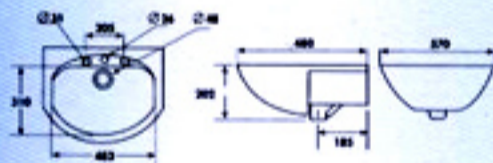

**OPAL BASIN
INNO-WB2014**

- Semi-Punched 3 Tap Holes
- 32mm Waste Outlet

**ISTANA COUNTER TOP BASIN
INNO-WB2008**

- Full Punched Centre Tap Hole
- Semi Punched 2 Tap Holes
- 32mm Waste Outlet
- Available in all colours

**PISA SEMI-RECESSED BASIN
INNO-WB2013**

- Full Punched Centre Tap Hole
- Semi-Punched 2 Tap Holes
- 32mm Waste Outlet

**IMPERIAL UNDER COUNTER BASIN
INNO-WB2006**

- 32mm Waste Outlet
- Available in all colours