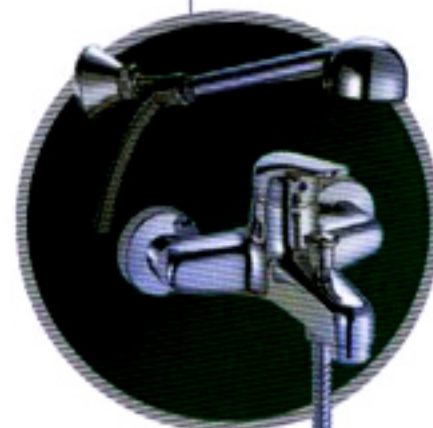

84160

Single lever exposed
bath shower mixer
without shower set

84010

Single lever
concealed bath
shower mixer

84200

Single lever exposed
shower mixer with
shower set

84015

Single lever
concealed bath
shower mixer set

84210

Single lever exposed
shower mixer without
shower set

84150

Single lever
exposed bath
shower mixer
with shower set

84300

Single lever basin
mixer with 1 1/4"
pop-up waste

available in chrome

Visage