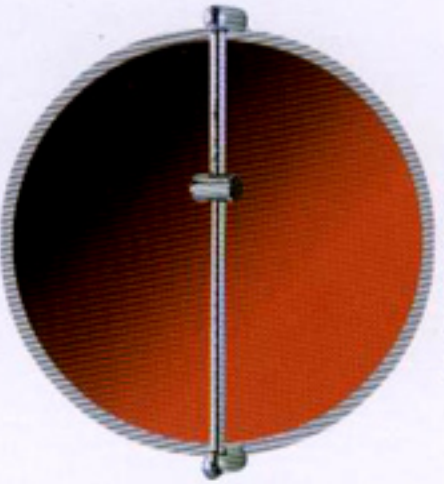

03214

Shower rail with swivel holder