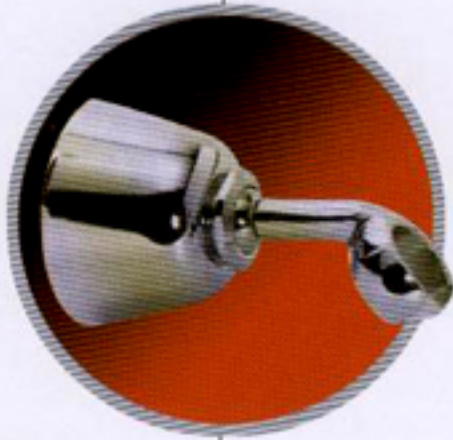

36559

Wall mounted
sink mixer with
swivel spout

36328

Monobloc
basin mixer
with 1 1/4"
pop-up waste

Accessories

available in chrome

36291

1/2" washing machine connection hand rinser tap

01002

Wall mounted duplex shower holder

01434

Relax handshower

36524

1/2" inclined tap with aerator

01003

Wall mounted duplex shower holder with outlet