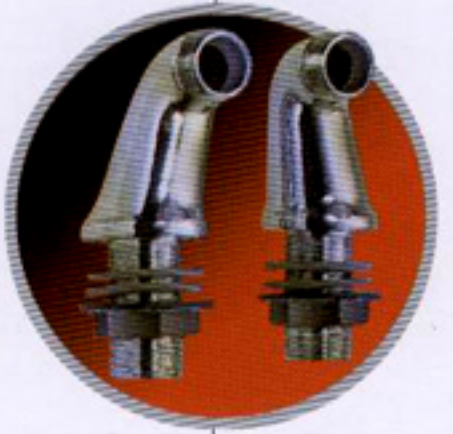

01002

Wall mounted duplex shower holder

01434

Relax handshower

36524

1/2" inclined tap with aerator

01003

Wall mounted duplex shower holder with outlet

01828

Wall mounted 1/2" outlet

36540

Wall mounted 1/2" sink tap with swivel spout

01029

Pillar legs for bath shower mixer 3/4" connection

03037

Spout

36288

1/2" handrinser tap with hose, handrinser and holder

01385

Brass shower hose double interlock 1/2" x 1/2" 150cm

03214

Shower rail with swivel holder

01399

Brass shower hose double interlock 1/2" x 1/2" 120cm, spray, hook