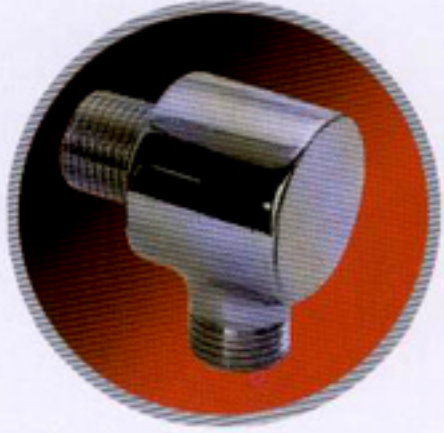

01002

Wall mounted duplex shower holder

01434

Relax handshower

36524

1/2" inclined tap with aerator

01003

Wall mounted duplex shower holder with outlet

01828

Wall mounted 1/2" outlet

36540

Wall mounted 1/2" sink tap with swivel spout

01029

Pillar legs for bath shower mixer 3/4" connection

03037

Spout