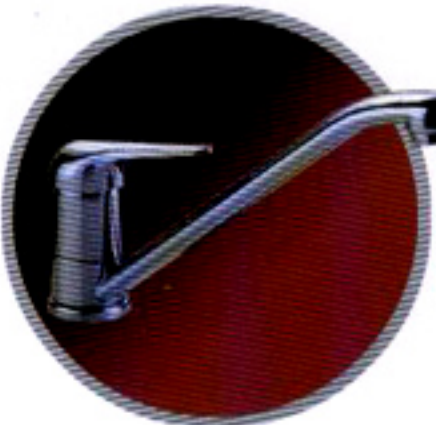

9G541

Single lever sink mixer with swivel spout