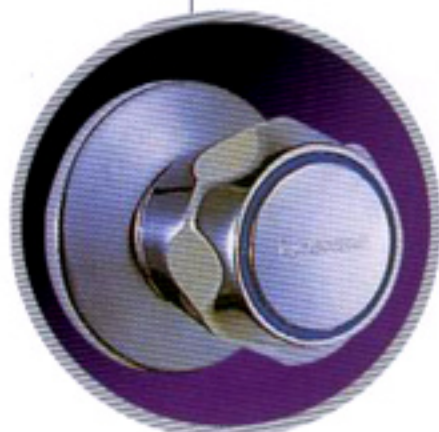

84541

Single lever sink mixer with swivel spout

9G200

Single lever exposed shower mixer with shower set

9G541

Single lever sink mixer with swivel spout

9G210

Single lever exposed shower mixer without shower set

available in chrome

Corallo

36000

1/2" concealed
stop cock

36307

1/2" pillar tap

36186

Exposed bath
shower mixer
with shower set