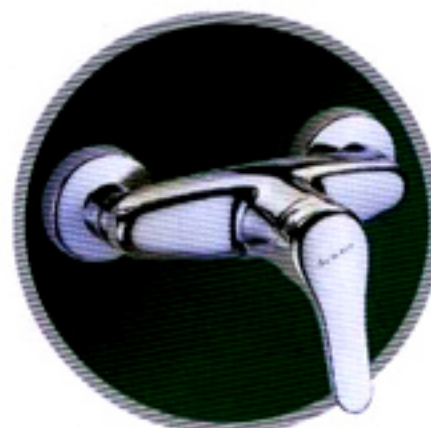

84210

Single lever exposed
shower mixer without
shower set

84150

Single lever
exposed bath
shower mixer
with shower set

84300

Single lever basin
mixer with 1 1/4"
pop-up waste

available in chrome

Visage