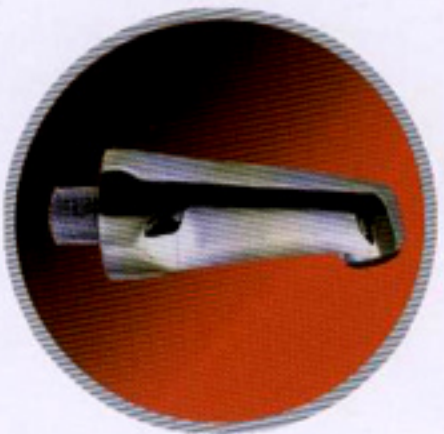

01828

Wall mounted 1/2" outlet

36540

Wall mounted 1/2" sink tap with swivel spout

01029

Pillar legs for bath shower mixer 3/4" connection

03037

Spout

36288

1/2" handrinser tap with hose, handrinser and holder

01385

Brass shower hose double interlock 1/2" x 1/2" 150cm

03214

Shower rail with swivel holder

01399

Brass shower hose double interlock 1/2" x 1/2" 120cm, spray, hook