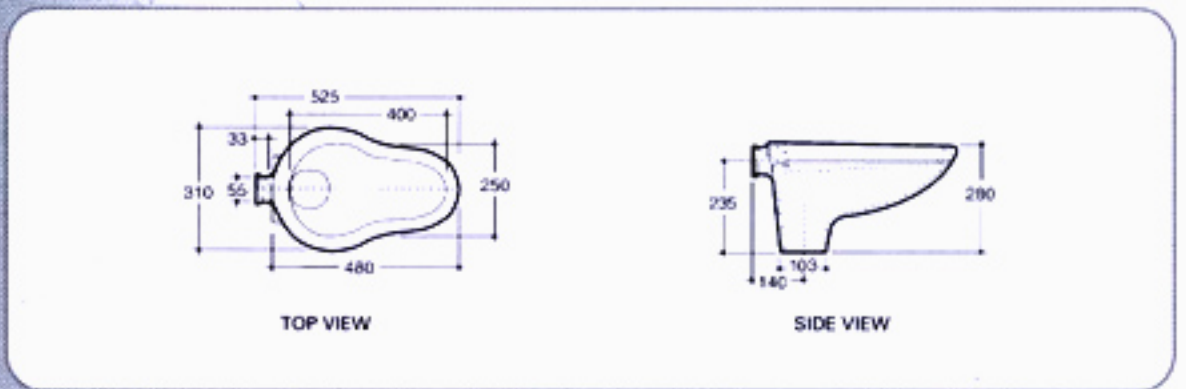

MANKO
TP 1002

▲ 4-5 litre flushing   ■ siphonic model   ● 6-litre flushing