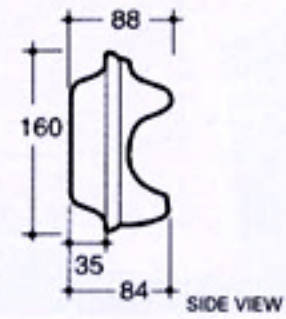

S H 4 0 0 7

310(L)x160(W)

FRONT VIEW

SIDE VIEW

S H 4 0 0 3

160(L)x160(W)

FRONT VIEW

SIDE VIEW

P H 3 0 0 4

170(L)x170(W)

FRONT VIEW

SIDE VIEW

SCREW TO WALL

SH 4008 **153(L)x108(W)**

Technical drawings showing dimensions for SH 4008: Front view (153, 92, 33, 7 ϕ , 149), Top view (111, 153), and Side view (108).

SH 4009 **147(L)x54(W)**

Technical drawings showing dimensions for SH 4009: Front view (93, 26), Top view (54, 7 ϕ , 135, 147, 100), and Side view (54, 7).

PH 5001 **142(L)x102(W)**

Technical drawings showing dimensions for PH 5001: Front view (56, 73, 36, 7 ϕ), Top view (99, 151), and Side view (102, 70, 34, 7 ϕ).

TR 600 **61(L)61(W)**
Installation : 560(L)

Technical drawings showing dimensions for TR 600: Side view (60, 61), Front view (70, 25, 17, 7 ϕ), and Top view (85, 61). Total installation length is 560.