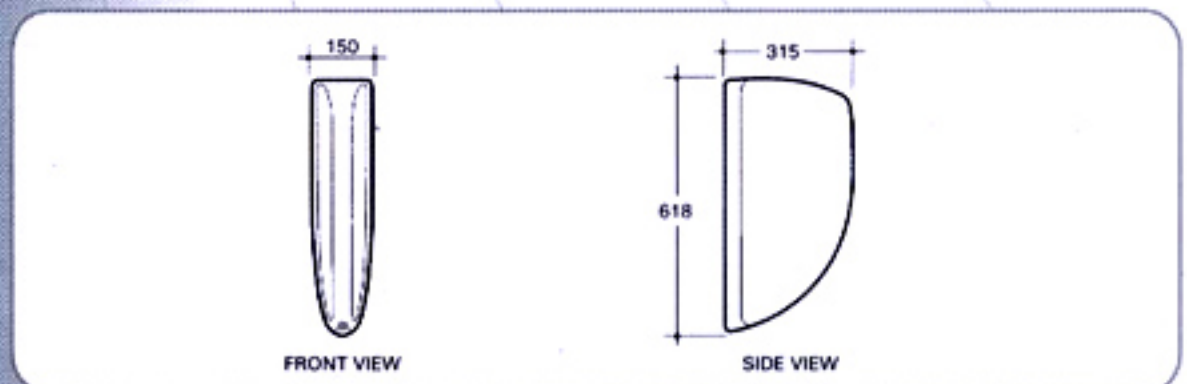

D 500

315(L)x150(W)x618(H)