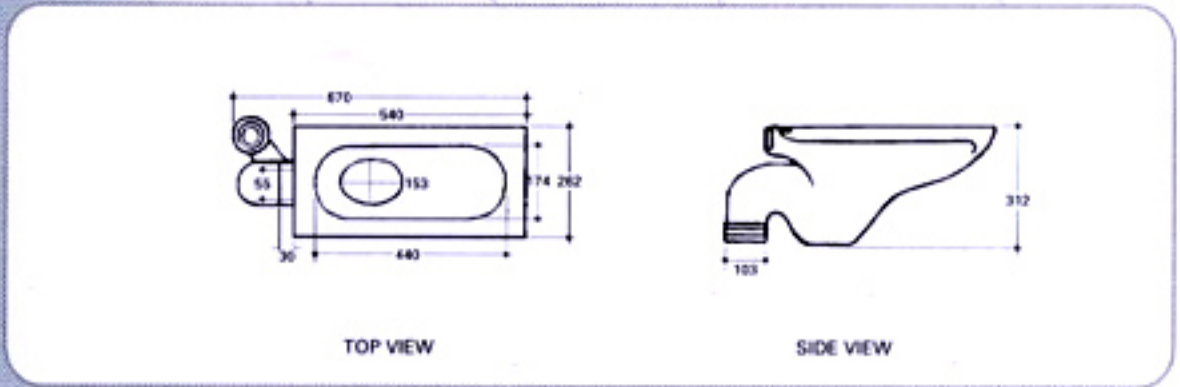

ZEN
TP 1016

587(L)x400(W)x210(H)
(No-trap)

PIONEER
TP 1012A/311A

897(L)x390(W)x1217(H)
(S-trap) Outlet : 283mm

PIONEER
TP 1012A

670(L)x262(W)x312(H)
(S-trap) Diameter : 103mm

CIVIC
TP 1014A/311A

880(L)x390(W)x1220(H)
(S-trap) Outlet : 220mm

P H 3 0 0 4

170(L)x170(W)

FRONT VIEW

SIDE VIEW

SCREW TO WALL

SH 4008 **153(L)x108(W)**

Technical drawings showing dimensions for SH 4008: Front view (153, 92, 33, 7 ϕ , 149), Top view (111, 153), and Side view (108).

SH 4009 **147(L)x54(W)**

Technical drawings showing dimensions for SH 4009: Front view (93, 26), Top view (54, 7 ϕ , 135, 147, 100), and Side view (54, 7).

PH 5001 **142(L)x102(W)**

Technical drawings showing dimensions for PH 5001: Front view (56, 73, 36, 7 ϕ), Top view (99, 151), and Side view (102, 70, 34, 7 ϕ).

TR 600 **61(L)61(W)**
Installation : 560(L)

Technical drawings showing dimensions for TR 600: Side view (60, 61), Front view (70, 25, 17, 7 ϕ), and Top view (85, 61). Total installation length is 560.