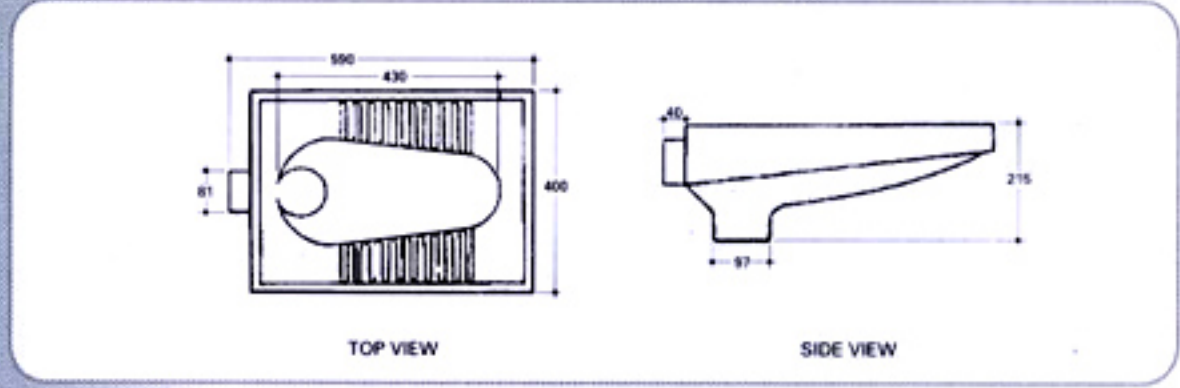

ZEN
TP 1016

587(L)x400(W)x210(H)
(No-trap)

PIONEER
TP 1012A/311A

897(L)x390(W)x1217(H)
(S-trap) Outlet : 283mm

PIONEER
TP 1012A

670(L)x262(W)x312(H)
(S-trap) Diameter : 103mm

CIVIC
TP 1014A/311A

880(L)x390(W)x1220(H)
(S-trap) Outlet : 220mm

P H 3 0 0 4

170(L)x170(W)

FRONT VIEW

SIDE VIEW

SCREW TO WALL

SH 4008 **153(L)x108(W)**

Technical drawings showing dimensions for SH 4008: Front view (153, 92, 33, 7 ϕ , 149), Top view (111, 153), and Side view (108).

SH 4009 **147(L)x54(W)**

Technical drawings showing dimensions for SH 4009: Front view (93, 26), Top view (54, 7 ϕ , 135, 147, 100), and Side view (54, 7).

PH 5001 **142(L)x102(W)**

Technical drawings showing dimensions for PH 5001: Front view (56, 73, 36, 7 ϕ), Top view (99, 151), and Side view (102, 70, 34, 7 ϕ).

TR 600 **61(L)61(W)**
Installation : 560(L)

Technical drawings showing dimensions for TR 600: Side view (60, 61), Front view (70, 25, 17, 7 ϕ), and Top view (85, 61). Total installation length is 560.