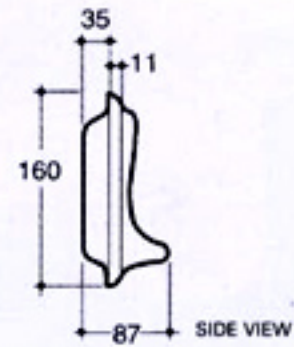

S H 4 0 0 7

310(L)x160(W)

FRONT VIEW

SIDE VIEW

S H 4 0 0 3

160(L)x160(W)

FRONT VIEW

SIDE VIEW

P H 3 0 0 4

170(L)x170(W)

FRONT VIEW

SIDE VIEW

SCREW TO WALL

SH 4008 **153(L)x108(W)**

Technical drawings showing dimensions for SH 4008: Front view (153, 92, 33, 7 ϕ , 149), Top view (111, 153), and Side view (108).

SH 4009 **147(L)x54(W)**

Technical drawings showing dimensions for SH 4009: Front view (93, 26), Top view (54, 7 ϕ , 135, 147, 100), and Side view (54, 7).

PH 5001 **142(L)x102(W)**

Technical drawings showing dimensions for PH 5001: Front view (56, 73, 36, 7 ϕ), Top view (99, 151), and Side view (102, 70, 34, 7 ϕ).

TR 600 **61(L)61(W)**
Installation : 560(L)

Technical drawings showing dimensions for TR 600: Side view (60, 61), Front view (70, 25, 17, 7 ϕ), and Top view (85, 61). Total installation length is 560.