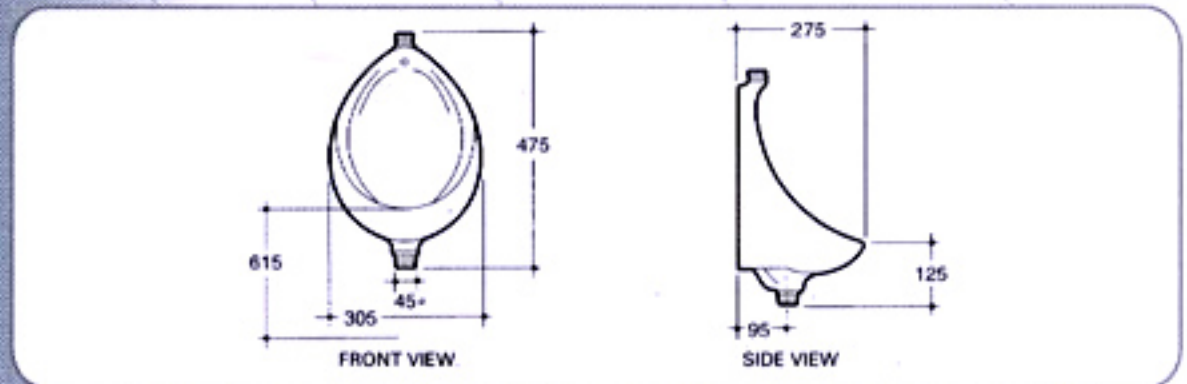

UNI
U 1008

275(L)x305(W)x475(H)
(TI-trap)