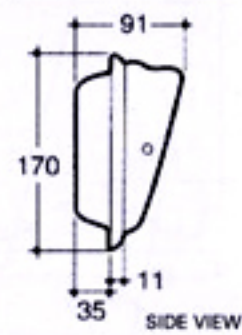

S H 4 0 0 7

310(L)x160(W)

FRONT VIEW

SIDE VIEW

S H 4 0 0 3

160(L)x160(W)

FRONT VIEW

SIDE VIEW

P H 3 0 0 4

170(L)x170(W)

FRONT VIEW

SIDE VIEW

SCREW TO WALL

SH 4008 **153(L)x108(W)**

Technical drawings showing dimensions for SH 4008: Front view (153, 92, 33, 7 ϕ , 149), Top view (111, 153), and Side view (108).

SH 4009 **147(L)x54(W)**

Technical drawings showing dimensions for SH 4009: Front view (93, 26), Top view (54, 7 ϕ , 135, 147, 100), and Side view (54, 7).

PH 5001 **142(L)x102(W)**

Technical drawings showing dimensions for PH 5001: Front view (56, 73, 36, 7 ϕ), Top view (99, 151), and Side view (102, 70, 34, 7 ϕ).

TR 600 **61(L)61(W)**
Installation : 560(L)

Technical drawings showing dimensions for TR 600: Side view (60, 61), Front view (70, 25, 17, 7 ϕ), and Top view (85, 61). Total installation length is 560.