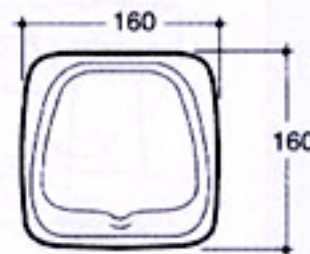

S H 4 0 0 7

310(L)x160(W)

FRONT VIEW

SIDE VIEW

S H 4 0 0 3

160(L)x160(W)

FRONT VIEW

SIDE VIEW

P H 3 0 0 4

170(L)x170(W)

FRONT VIEW

SIDE VIEW

SCREW TO WALL

SH 4008 **153(L)x108(W)**

Technical drawings showing dimensions for SH 4008: Front view (153, 92, 33, 7 ϕ , 149), Top view (111, 153), and Side view (108).

SH 4009 **147(L)x54(W)**

Technical drawings showing dimensions for SH 4009: Front view (93, 26), Top view (54, 7 ϕ , 135, 147, 100), and Side view (54, 7).

PH 5001 **142(L)x102(W)**

Technical drawings showing dimensions for PH 5001: Front view (56, 73, 36, 7 ϕ), Top view (99, 151), and Side view (102, 70, 34, 7 ϕ).

TR 600 **61(L)61(W)**
Installation : 560(L)

Technical drawings showing dimensions for TR 600: Side view (60, 61), Front view (70, 25, 17, 7 ϕ), and Top view (85, 61). Total installation length is 560.