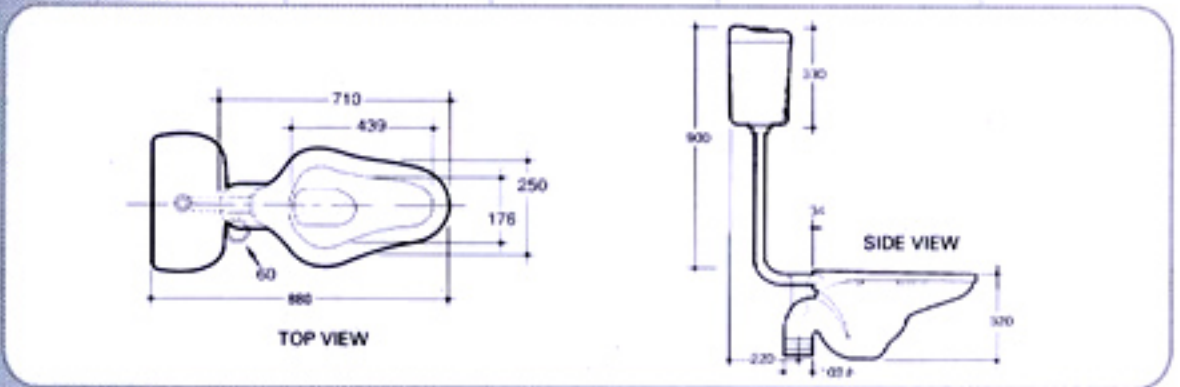

ZEN
TP 1016

587(L)x400(W)x210(H)
(No-trap)

PIONEER
TP 1012A/311A

897(L)x390(W)x1217(H)
(S-trap) Outlet : 283mm

PIONEER
TP 1012A

670(L)x262(W)x312(H)
(S-trap) Diameter : 103mm

CIVIC
TP 1014A/311A

880(L)x390(W)x1220(H)
(S-trap) Outlet : 220mm

P H 3 0 0 4

170(L)x170(W)

FRONT VIEW

SIDE VIEW

SCREW TO WALL

SH 4008 **153(L)x108(W)**

Technical drawings showing dimensions for SH 4008: Front view (153, 92, 33, 7 ϕ , 149), Top view (111, 153), and Side view (108).

SH 4009 **147(L)x54(W)**

Technical drawings showing dimensions for SH 4009: Front view (93, 26), Top view (54, 7 ϕ , 135, 147, 100), and Side view (54, 7).

PH 5001 **142(L)x102(W)**

Technical drawings showing dimensions for PH 5001: Front view (56, 73, 36, 7 ϕ), Top view (99, 151), and Side view (102, 70, 34, 7 ϕ).

TR 600 **61(L)61(W)**
Installation : 560(L)

Technical drawings showing dimensions for TR 600: Side view (60, 61), Front view (70, 25, 17, 7 ϕ), and Top view (85, 61). Total installation length is 560.