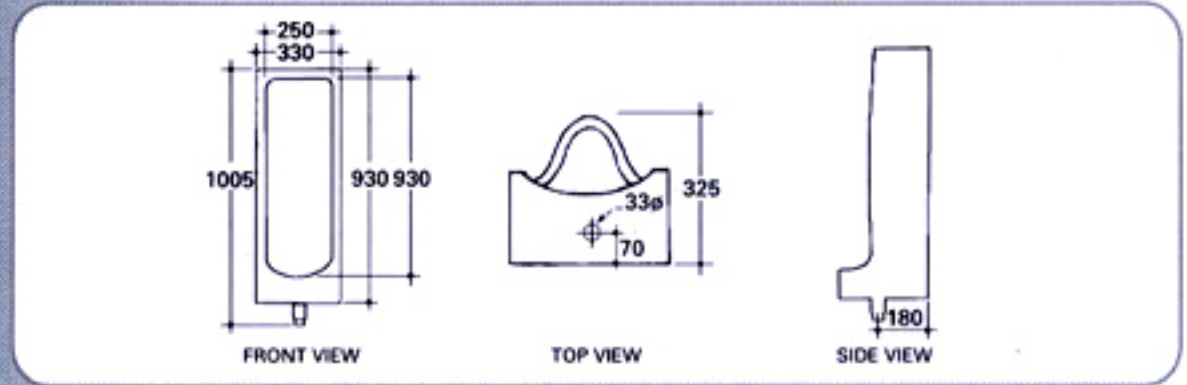

URIKA
U 505

325(L)x330(W)x1005(H)
(BI-trap)