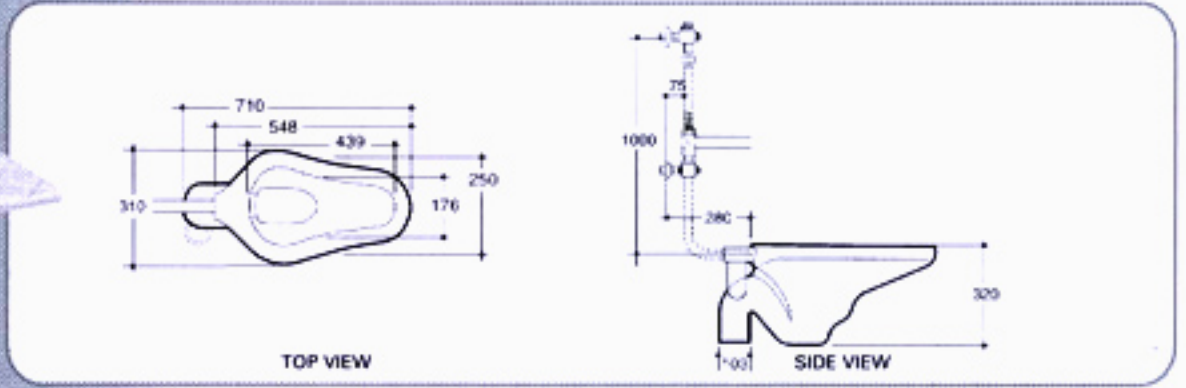

CIVIC
TP 1014A

525(L)x310(W)x280(H)
(No-trap)