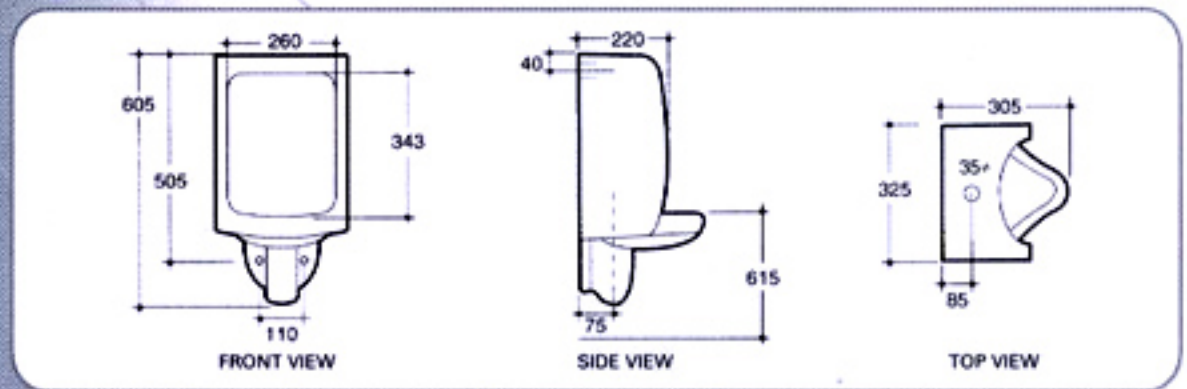

URINI
U 501

305(L)x325(W)x605(H)
(TI/BI-trap)