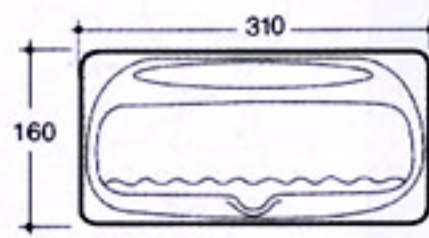

325(L)x330(W)x1005(H)
(BI-trap)

URINI
U 501

305(L)x325(W)x605(H)
(TI/BI-trap)

UNI
U 1008

275(L)x305(W)x475(H)
(TI-trap)

D 500

315(L)x150(W)x618(H)

S E M I - R E C E S S E D

S H 4 0 0 7

310(L)x160(W)

FRONT VIEW

SIDE VIEW

S H 4 0 0 3

160(L)x160(W)

FRONT VIEW

SIDE VIEW

P H 3 0 0 4

170(L)x170(W)

FRONT VIEW

SIDE VIEW

SCREW TO WALL

SH 4008 **153(L)x108(W)**

Technical drawings showing dimensions for SH 4008: Front view (153, 92, 33, 7 ϕ , 149), Top view (111, 153), and Side view (108).

SH 4009 **147(L)x54(W)**

Technical drawings showing dimensions for SH 4009: Front view (93, 26), Top view (54, 7 ϕ , 135, 147, 100), and Side view (54, 7).

PH 5001 **142(L)x102(W)**

Technical drawings showing dimensions for PH 5001: Front view (56, 73, 36, 7 ϕ), Top view (99, 151), and Side view (102, 70, 34, 7 ϕ).