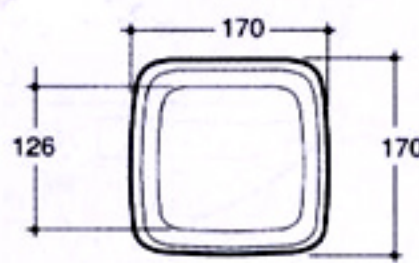

S H 4 0 0 7

310(L)x160(W)

FRONT VIEW

SIDE VIEW

S H 4 0 0 3

160(L)x160(W)

FRONT VIEW

SIDE VIEW

P H 3 0 0 4

170(L)x170(W)

FRONT VIEW

SIDE VIEW

SCREW TO WALL

SH 4008 **153(L)x108(W)**

Technical drawings showing dimensions for SH 4008: Front view (153, 92, 33, 7 ϕ , 149), Top view (111, 153), and Side view (108).

SH 4009 **147(L)x54(W)**

Technical drawings showing dimensions for SH 4009: Front view (93, 26), Top view (54, 7 ϕ , 135, 147, 100), and Side view (54, 7).

PH 5001 **142(L)x102(W)**

Technical drawings showing dimensions for PH 5001: Front view (56, 73, 36, 7 ϕ), Top view (99, 151), and Side view (102, 70, 34, 7 ϕ).

TR 600 **61(L)61(W)**
Installation : 560(L)

Technical drawings showing dimensions for TR 600: Side view (60, 61), Front view (70, 25, 17, 7 ϕ), and Top view (85, 61). Total installation length is 560.