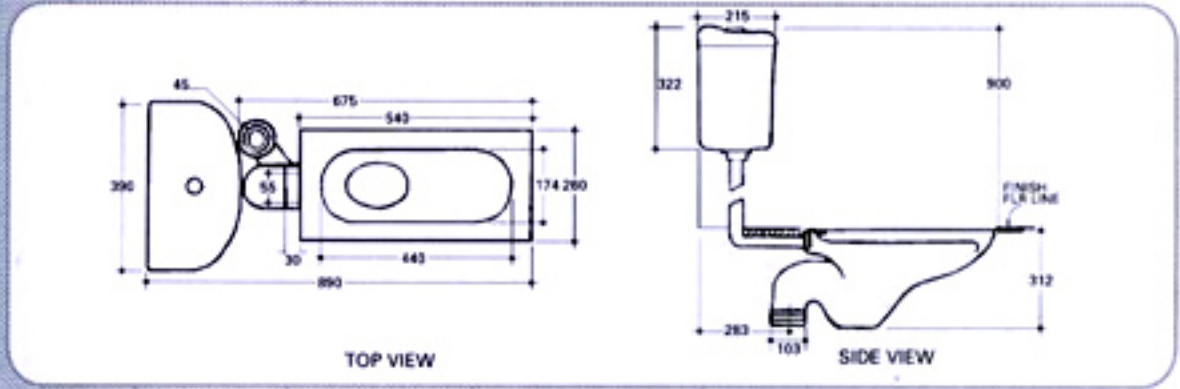

ZEN
TP 1016

587(L)x400(W)x210(H)
(No-trap)

PIONEER
TP 1012A/311A

897(L)x390(W)x1217(H)
(S-trap) Outlet : 283mm

PIONEER
TP 1012A

670(L)x262(W)x312(H)
(S-trap) Diameter : 103mm

CIVIC
TP 1014A/311A

880(L)x390(W)x1220(H)
(S-trap) Outlet : 220mm

P H 3 0 0 4

170(L)x170(W)

FRONT VIEW

SIDE VIEW

SCREW TO WALL

SH 4008 **153(L)x108(W)**

Technical drawings showing dimensions for SH 4008: Front view (153, 92, 33, 7 ϕ , 149), Top view (111, 153), and Side view (108).

SH 4009 **147(L)x54(W)**

Technical drawings showing dimensions for SH 4009: Front view (93, 26), Top view (54, 7 ϕ , 135, 147, 100), and Side view (54, 7).

PH 5001 **142(L)x102(W)**

Technical drawings showing dimensions for PH 5001: Front view (56, 73, 36, 7 ϕ), Top view (99, 151), and Side view (102, 70, 34, 7 ϕ).

TR 600 **61(L)61(W)**
Installation : 560(L)

Technical drawings showing dimensions for TR 600: Side view (60, 61), Front view (70, 25, 17, 7 ϕ), and Top view (85, 61). Total installation length is 560.